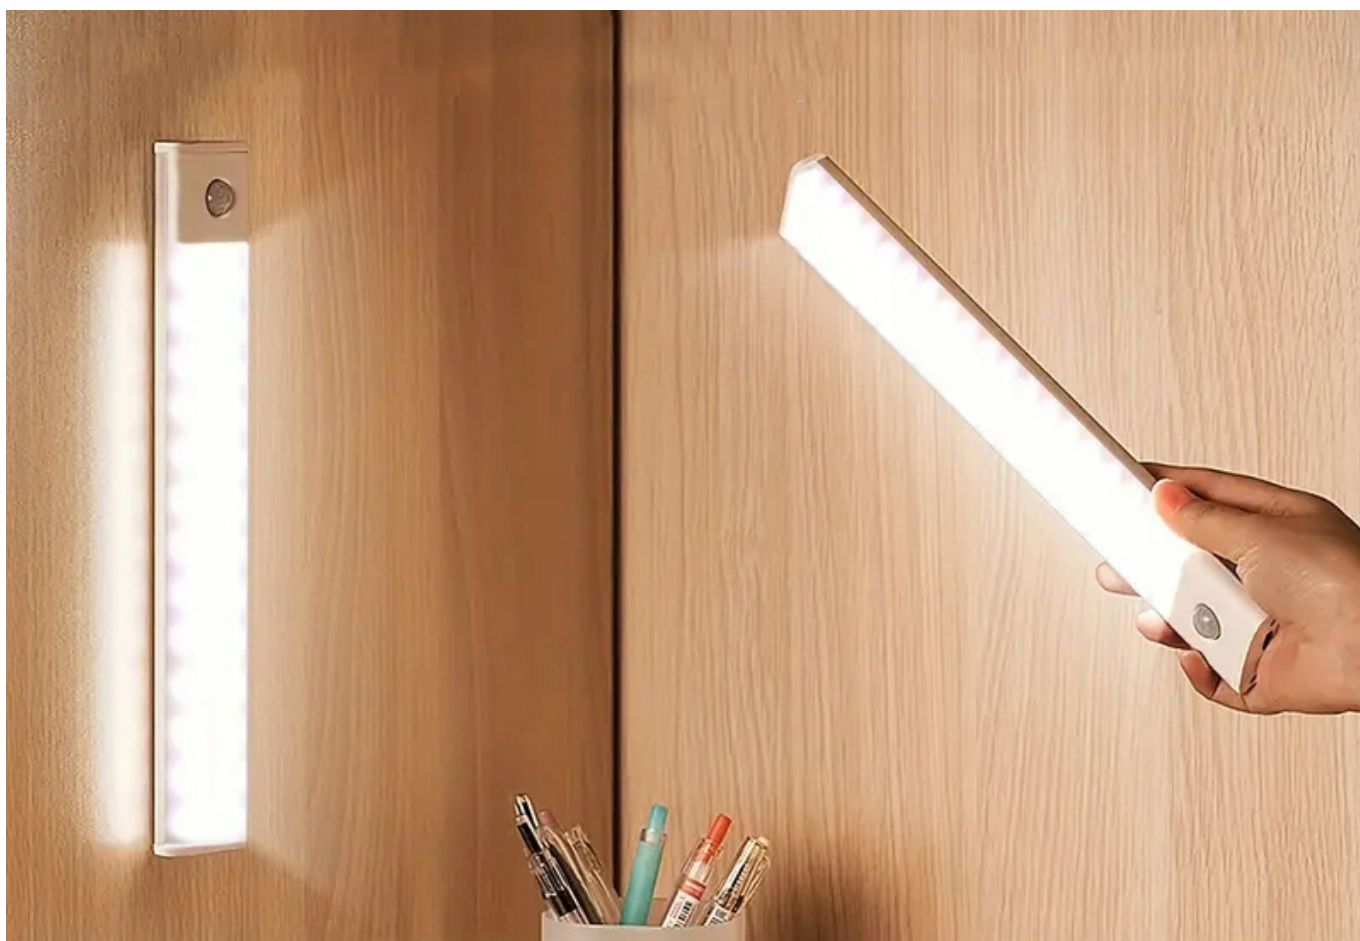

Opis produktu

Listwa LED z czujnikiem Grundig

1,5 wata | 85 lumenów

Poręczna listwa LED da wystarczającą ilość światła w ciemnym miejscu.

Dzięki czujnikowi ruchu włącza się, gdy tylko znajdziesz się w pobliżu.

Control interface for the LED light strip, featuring two sliders and three preview windows.

Color Temperature Control:

- Slider: Warm White (left) to Cold White (right)
- Preview windows: 3000K (Warm White), 4000K (Natural White), 6000K (Cold White)

Brightness Control:

- Slider: 10% to 100%
- Preview windows: 30%, 60%, 100%

Control interface for the LED light strip, featuring two sliders and three preview windows.

Color Temperature Control:

- Slider: Warm White (left) to Cold White (right)
- Preview windows: 3000K (Warm White), 4000K (Natural White), 6000K (Cold White)

Brightness Control:

- Slider: 10% (left) to 100% (right)
- Preview windows: 30%, 60%, 100%