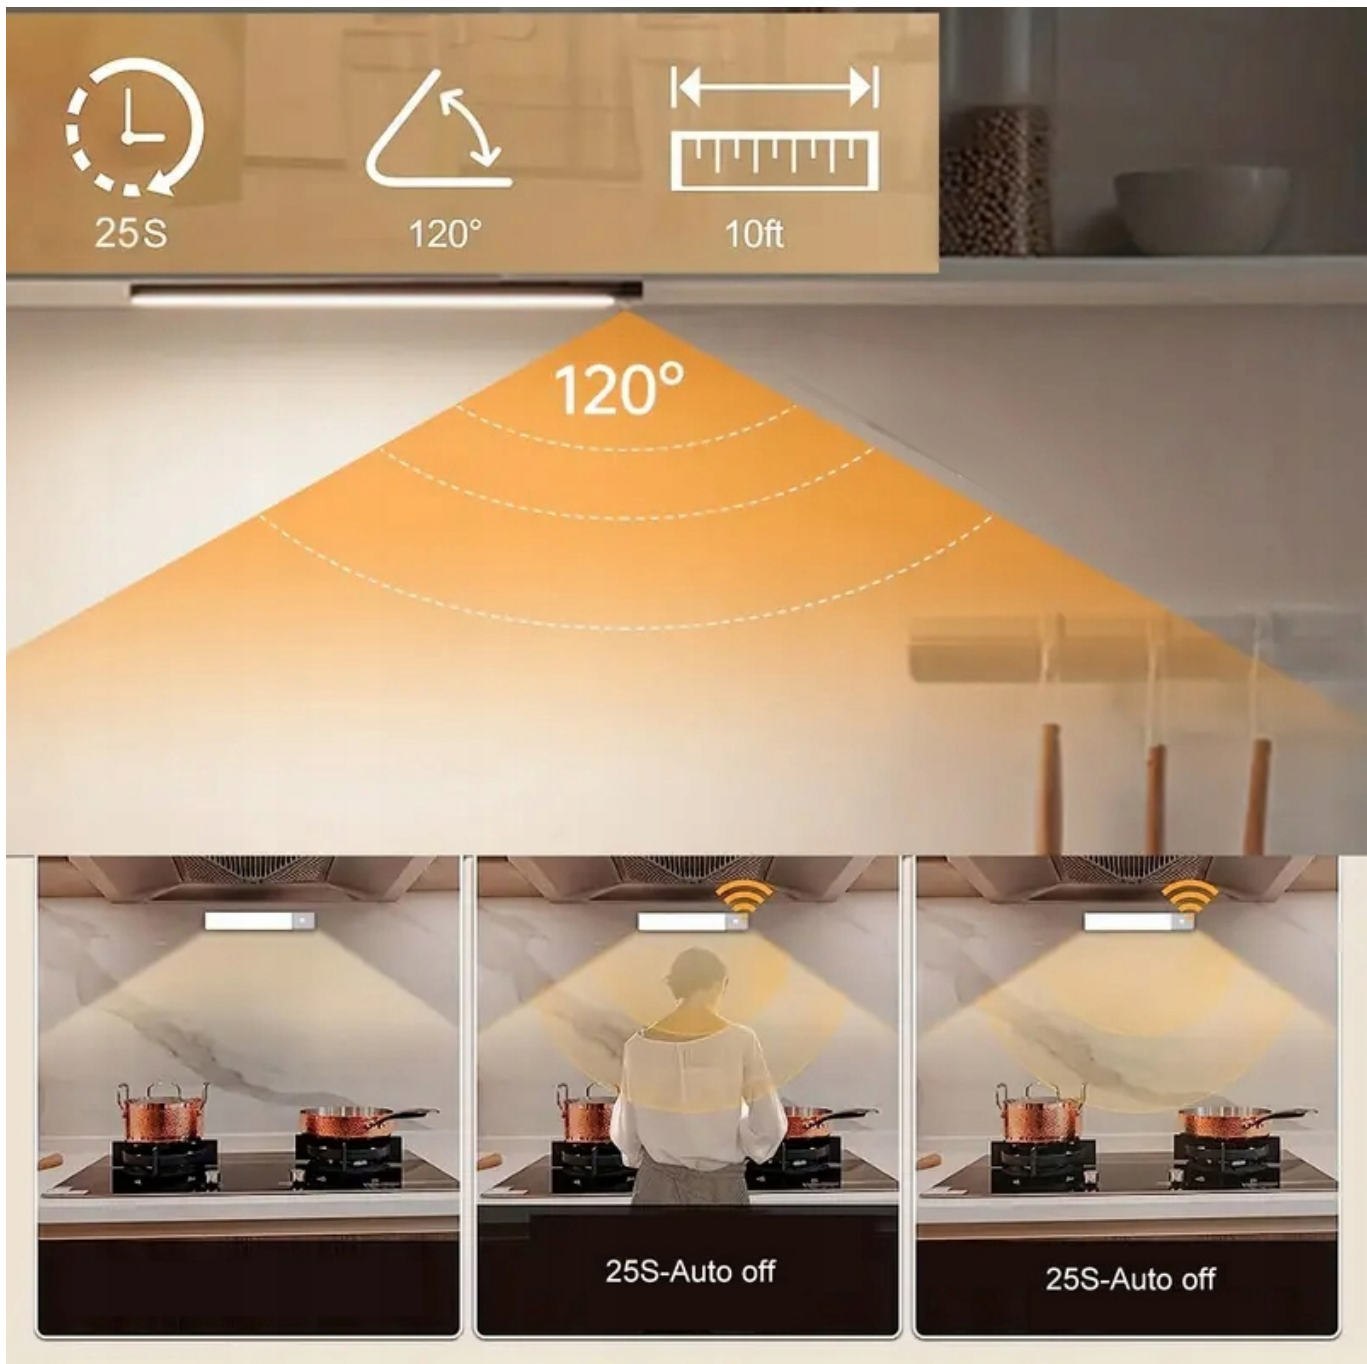

Opis produktu

Listwa LED z czujnikiem Grundig

1,5 wata | 85 lumenów

Poręczna listwa LED da wystarczającą ilość światła w ciemnym miejscu.

Dzięki czujnikowi ruchu włącza się, gdy tylko znajdziesz się w pobliżu.

Control interface for the LED light strip, featuring two sliders and three preview windows.

Color Temperature Control:

- Slider: Warm White (left) to Cold White (right)
- Preview windows: 3000K (Warm White), 4000K (Natural White), 6000K (Cold White)

Brightness Control:

- Slider: 10% (left) to 100% (right)
- Preview windows: 30%, 60%, 100%

Control interface for the LED light strip, featuring two sliders and three preview windows.

Color Temperature Control:

- Slider: Warm White (left) to Cold White (right)
- Preview windows: 3000K (Warm White), 4000K (Natural White), 6000K (Cold White)

Brightness Control:

- Slider: 10% (left) to 100% (right)
- Preview windows: 30%, 60%, 100%