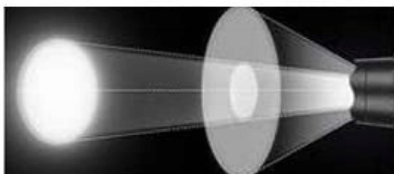

# 5 MODES

The toggle option occurs if the button is not fully depressed prior to releasing it

Poniżej zdjęcia poglądowe (mogą zawierać produkty nie będące obiektem tej oferty)

Lotus torch head anti-face impact caused by mirror broken

# Features:

- ✓ XML-T6 ultra bright flashlight torch
- ✓ Aircraft quality aluminum
- ✓ 5 light modes
- ✓ 1x 1200 x zoom modes

**Adjustable Zoom:**  
The zoomable focus of this LED torch acts as an intense focus spotlight for faraway objects or lights up a wide area.