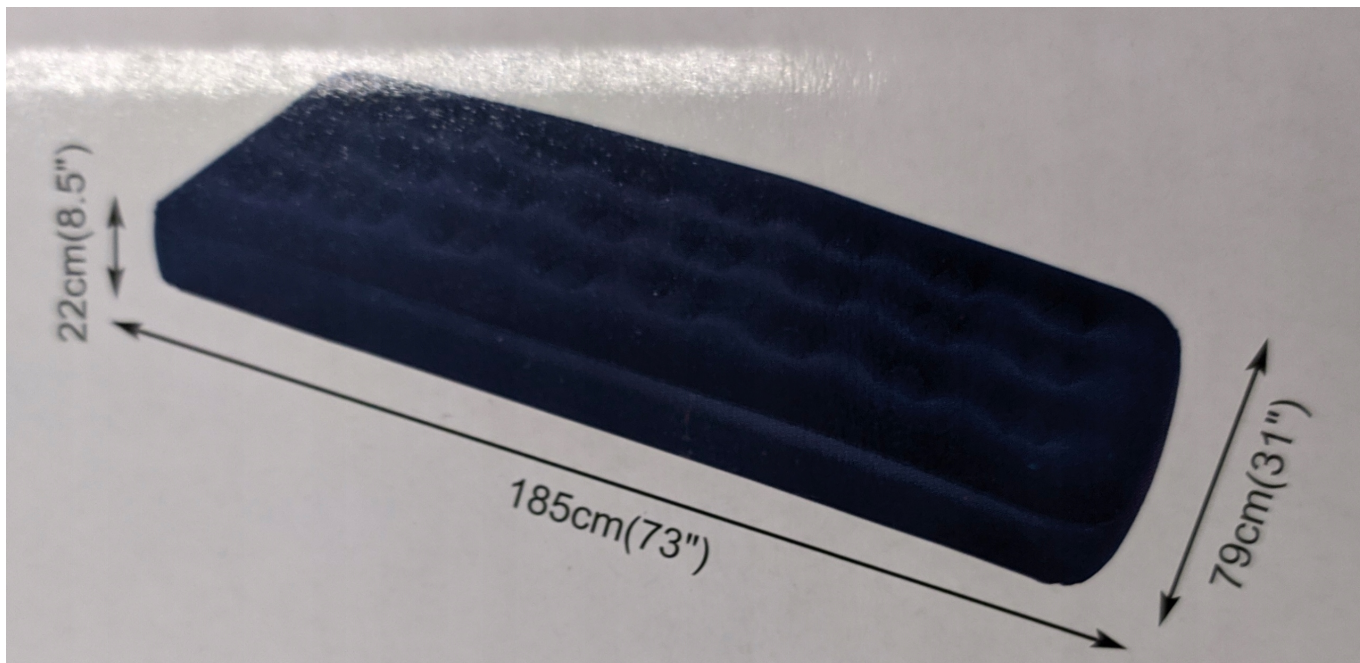

Specjalne usztywnienie

MATERAC JEDNOOSOBOWY

MODEL: 11746

22cm (8.5")

185cm (73")

79cm (31")

Three smaller images illustrating the product's use: a couple sitting on the mattress outdoors, a woman stretching in bed, and a couple looking at a laptop.