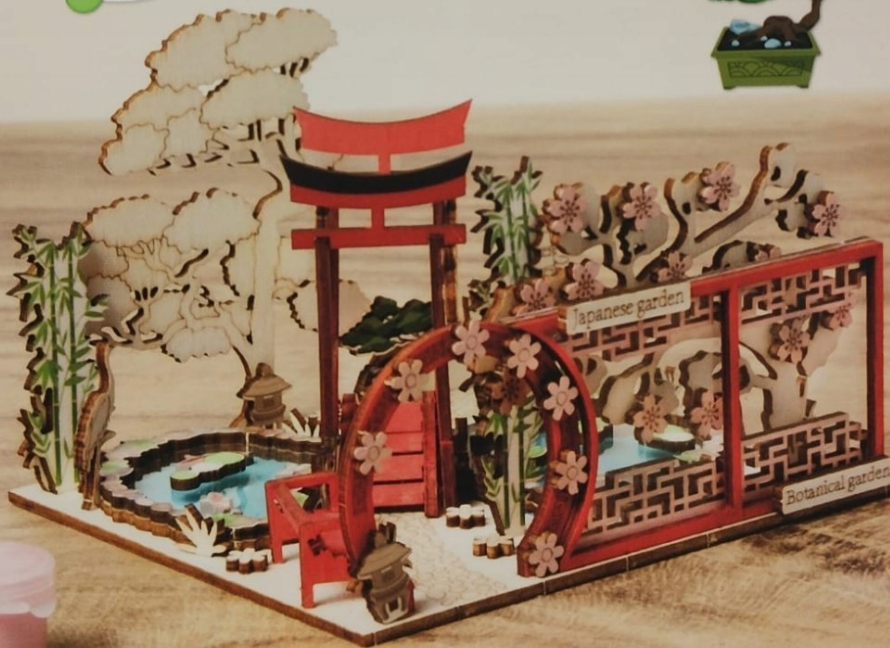

Efekt końcowy zachwyci wszystkich.

Super wyzwanie dla cierpliwych modelarzy. Piękna ozdoba każdego mieszkania.

MAKE YOUR OWN

Romantic garden

ROSE GAZEBO

Assembled size:
120x110x130mm

INCLUDING
COLOURED
PLYWOOD
& PAINT

Assembled size:
140x90x140mm

MAKE YOUR OWN

Japanese garden

KOI POND & BONSAI

Assembled size:
140x120x100mm

INCLUDING
COLOURED
PLYWOOD
& PAINT