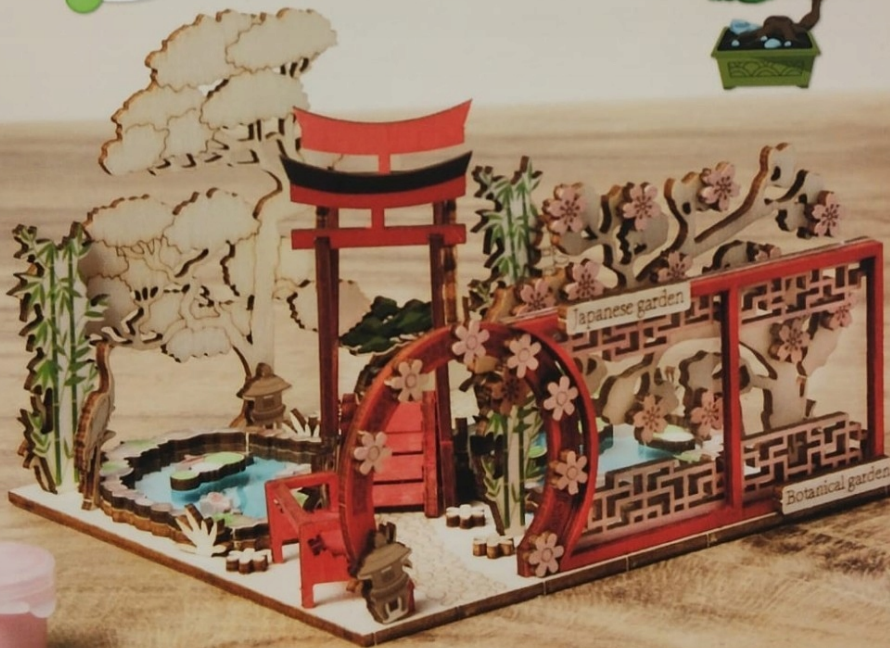

# Greenhouse

POTTERY & PLANTS

Assembled size:  
140x90x140mm

INCLUDING  
COLOURED  
PLYWOOD  
& PAINT

---

W INNYCH NASZYCH OFERTACH DOSTĘPNE RÓŻNE MODELE DOMKÓW DREWNIANYCH DO SKŁADANIA

MAKE YOUR OWN

# Japanese garden

KOI POND & BONSAI

Assembled size:  
140x120x100mm

INCLUDING  
COLOURED  
PLYWOOD  
& PAINT

MAKE YOUR OWN

# Romantic garden

ROSE GAZEBO

Assembled size:  
120x110x130mm

INCLUDING  
COLOURED  
PLYWOOD  
& PAINT

MAKE YOUR OWN