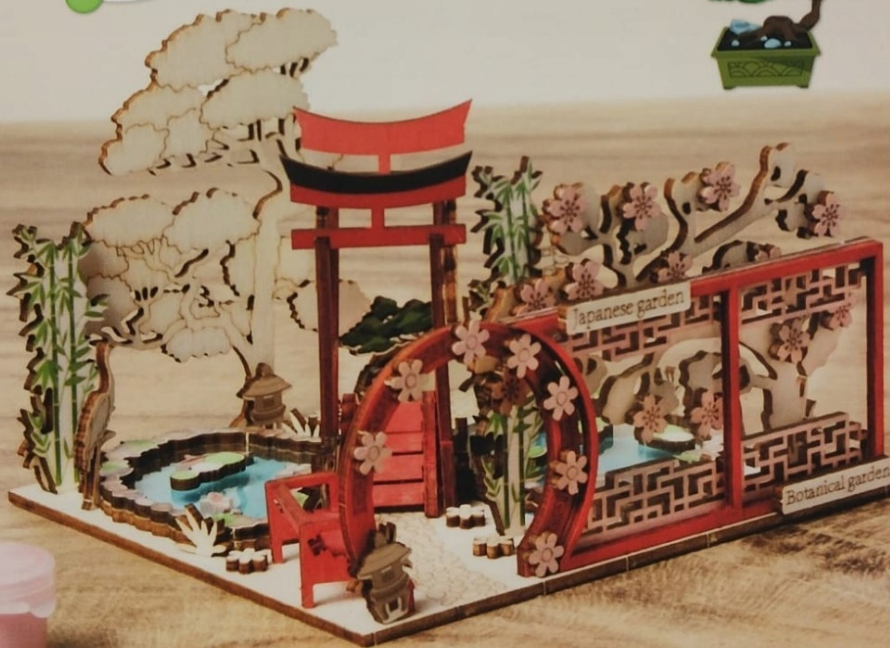

# Romantic garden

ROSE GAZEBO

Assembled size:  
120x110x130mm

INCLUDING  
COLOURED  
PLYWOOD  
& PAINT

MAKE YOUR OWN

# Greenhouse

POTTERY & PLANTS

100%  
FSC  
Wood from well-managed forests  
FSC® C165160

Assembled size:  
140x90x140mm

INCLUDING  
COLOURED  
PLYWOOD  
& PAINT

MAKE YOUR OWN

# Japanese garden

KOI POND & BONSAI

Assembled size:  
140x120x100mm

INCLUDING  
COLOURED  
PLYWOOD  
& PAINT

MAKE YOUR OWN

# Romantic garden

ROSE GAZEBO

Assembled size:  
120x110x130mm

INCLUDING  
COLOURED  
PLYWOOD  
& PAINT