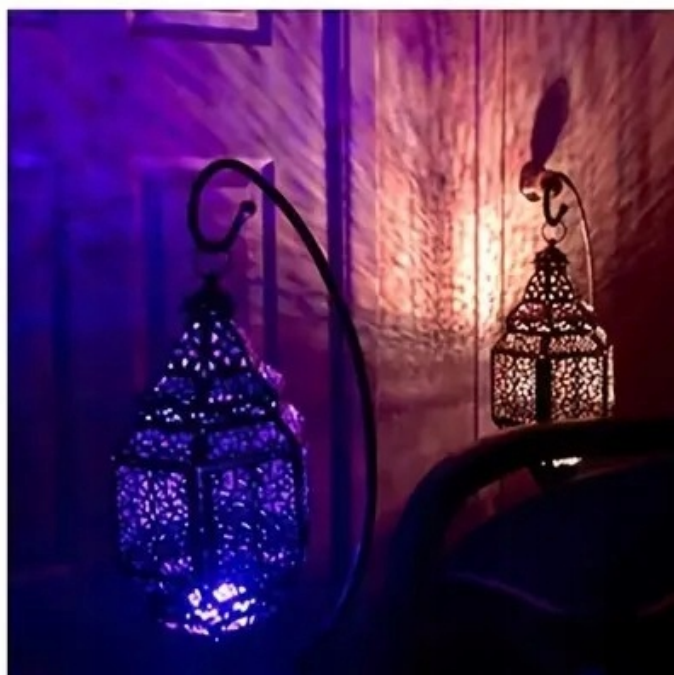

# WATERPROOF RGB LED LIGHTS

2,7 cm

7 cm

**EN Waterproof LED lights**  
 Multicolor  
 Lights: 2 x 3 AAA batteries (not included)  
 Remote control: 1x CR2032 battery (included)  
 Remote distance: 3m (30cm in water)  
 Maximum diving depth: 1m  
 Create ambiance in swimming pool, aquarium etc.