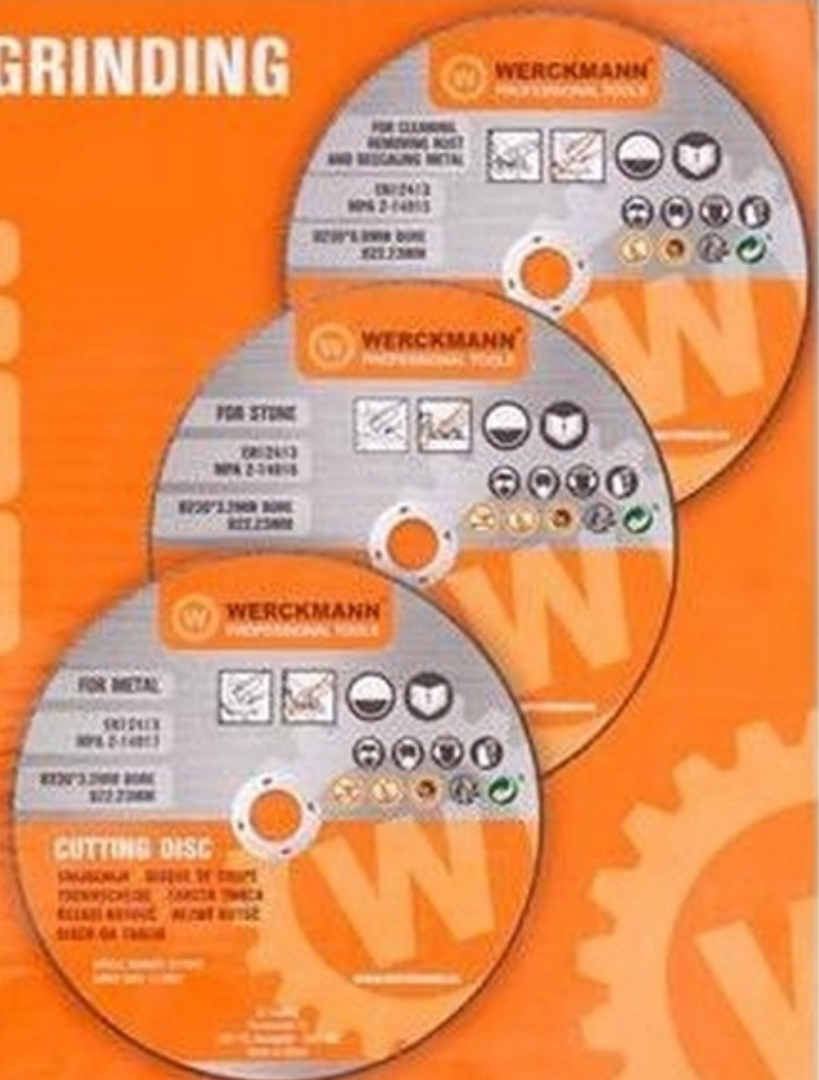

Ø230MM
BORE Ø22.23MM

WERCKMANN
PROFESSIONAL TOOLS

6X

CUTTING AND GRINDING DISC SET

3 CUTTING DISCS FOR METAL

2 CUTTING DISCS FOR STONE

1 GRINDING DISC FOR
CLEANING, REMOVING RUST
AND DESCALING METAL

EN12413
MPA Z-14915 / MPA Z-14916
MPA Z-14917