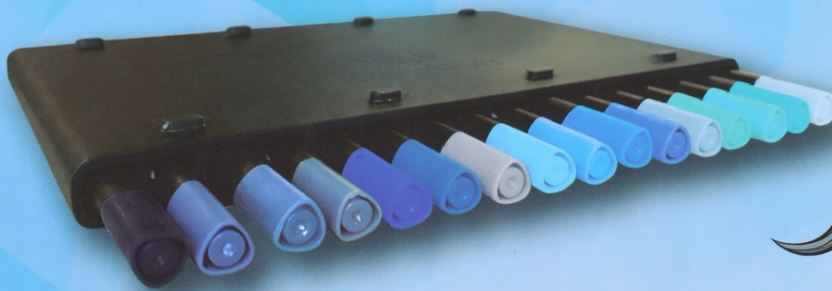

16 Fine Twinmarkers

YouTube Instagram Facebook /decotimecrafts

New! STACKABLE STORAGE BOX **DecoTRAY**

NEW COLOURS PROFESSIONAL QUALITY
ALCOHOL BASED INK BRUSH & EXTRA FINE