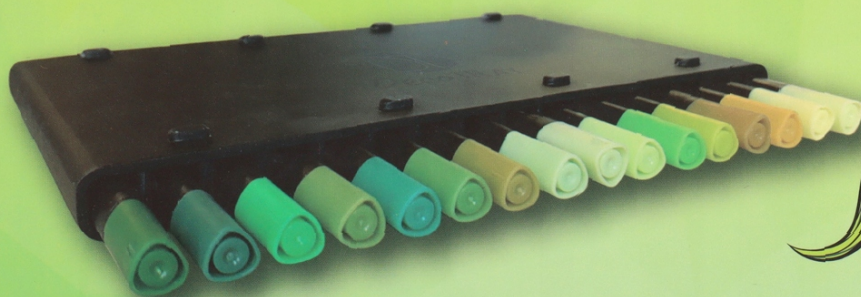

16 Fine Twinmarkers

YouTube Instagram Facebook /decotimecrafts

New! STACKABLE STORAGE BOX *Deco*TRAY

NEW COLOURS PROFESSIONAL QUALITY

ALCOHOL BASED INK BRUSH & EXTRA FINE