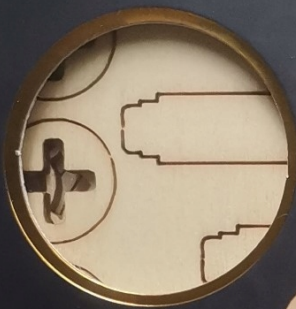

3D PUZZLE LANTERN WITH LED LIGHT

INTERMEDIATE

3-4 HRS

LASERCUT

NO GLUE
NEEDED

135 PIECES

14+