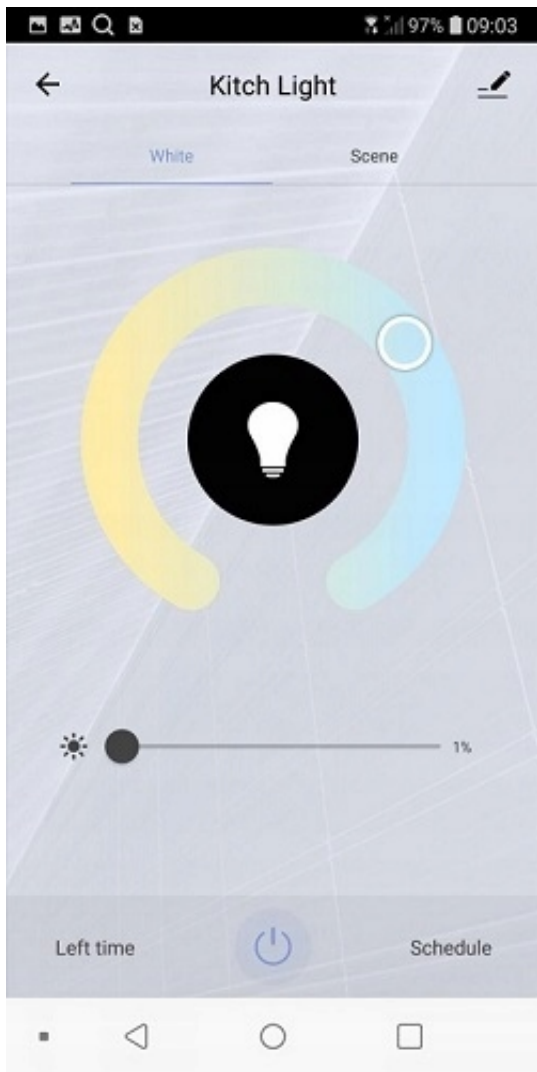

The image shows the packaging for an LSC Smart LED light bulb. The background is dark with a glowing light bulb on the left and a smartphone on the right. The smartphone screen displays a control app with a light bulb icon and sliders for 'Dim' and 'Temp'. The packaging features the LSC logo and 'Smart Connect' text at the top. A green arrow-shaped badge contains the text 'WIFI 2.4GHZ'. Below the bulb, it says 'Warm and cool white ambiance' and 'Smart LED'. On the right side, it specifies '806 lumen 10 watt' and 'E27'.

LSC Smart Connect

WIFI 2.4GHZ

Warm and cool white ambiance

Smart LED

806 lumen 10 watt

E27

- 1. Pobierz aplikację LSC SMART CONNECT
- 2. Wkręć żarówkę w gwint.
- 3. Dodaj żarówkę do aplikacji.
- 4. Włącz żarówkę i poczekaj aż przestanie migać.
- 5. Ustaw dowolne oświetlenie.

Dane techniczne:

- Pobór prądu: 10W
- Barwa: 2700 - 6500 K
- Strumień świetlny: 806 lm
- Klasa energetyczna: A+
- Rodzaj: LED
- Żywotność: 15000 h
- Wymiary: 120 x 60 mm
- Zasięg WIFI: 25 m
- Częstotliwość WIFI: 2.4GHz
- Gwint: E27

The image shows the packaging for an LSC Smart LED light bulb. The background is dark with a glowing light bulb on the left and a smartphone on the right. The smartphone screen displays a control app with a light bulb icon and sliders for 'Dim' and 'Temp'. The packaging features the LSC Smart Connect logo at the top, a 'WIFI 2.4GHZ' badge, and technical specifications: 'Warm and cool white ambiance', 'Smart LED', '806 lumen 10 watt', and 'E27'.