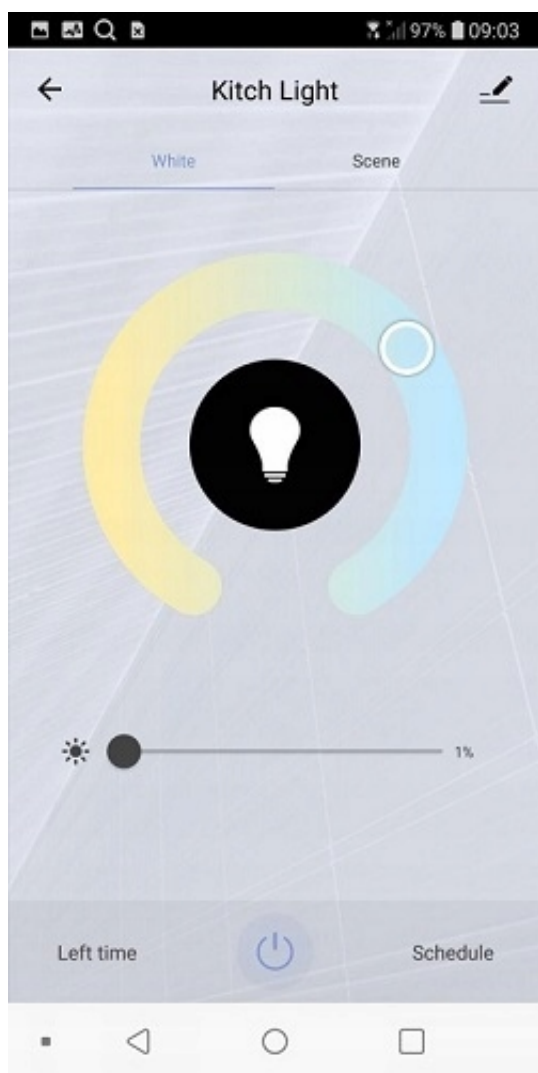

The image shows the packaging for an LSC Smart LED light bulb. The background is dark with a glowing light bulb on the left and a smartphone on the right. The smartphone screen displays a control app with a light bulb icon and sliders for 'Dim' and 'Temp'. The packaging features the LSC logo and 'Smart Connect' text at the top. A green arrow-shaped badge contains the text 'WIFI 2.4GHZ'. Below the bulb, it says 'Warm and cool white ambiance' and 'Smart LED'. On the right side, it specifies '806 lumen 10 watt' and 'E27'.

LSC Smart Connect

WIFI 2.4GHZ

Warm and cool white ambiance

Smart LED

806 lumen 10 watt

E27

- 1. Pobierz aplikację LSC SMART CONNECT
- 2. Wkręć żarówkę w gwint.
- 3. Dodaj żarówkę do aplikacji.
- 4. Włącz żarówkę i poczekaj aż przestanie migać.
- 5. Ustaw dowolne oświetlenie.

Dane techniczne:

- Pobór prądu: 10W
- Barwa: 2700 - 6500 K
- Strumień świetlny: 806 lm
- Klasa energetyczna: A+
- Rodzaj: LED
- Żywotność: 15000 h
- Wymiary: 120 x 60 mm
- Zasięg WIFI: 25 m
- Częstotliwość WIFI: 2.4GHz
- Gwint: E27

The image shows the packaging for an LSC Smart LED light bulb. The background is dark with a glowing light bulb on the left and a smartphone on the right. The smartphone screen displays a control app with a light bulb icon and sliders for 'Dim' and 'Temp'. The packaging features the LSC Smart Connect logo at the top, a 'WIFI 2.4GHZ' badge, and technical specifications: 'Warm and cool white ambiance', 'Smart LED', '806 lumen 10 watt', and 'E27'.