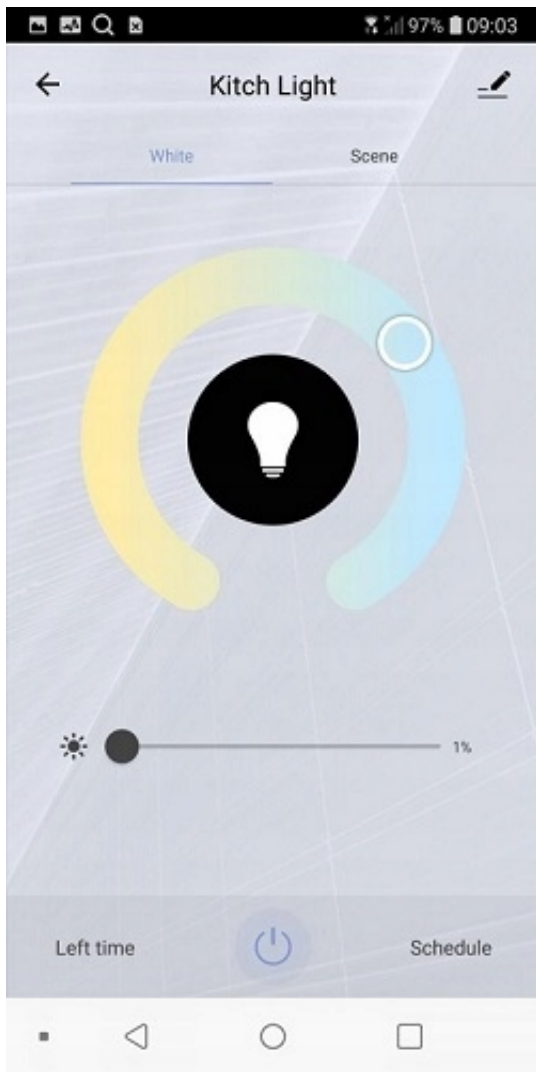

The image shows the packaging for a Smart LED light bulb. The background is dark with a glowing light bulb on the left and a smartphone on the right. The smartphone screen displays a control app with a light bulb icon and two sliders. A green arrow points to the text 'WIFI 2.4GHZ'. The top right corner features the 'LSC Smart Connect' logo. The bottom left has the text 'Warm and cool white ambiance' and 'Smart LED'. The bottom right corner lists '1400 lumen', '14 WATT', and 'E27'.

The image shows the packaging for a Smart LED light bulb. The background is dark with a glowing light bulb on the left and a smartphone on the right. The smartphone screen displays a control app with a light bulb icon and two sliders. A green arrow points to the bulb with the text 'WIFI 2.4GHZ'. The top right corner features the 'LSC Smart Connect' logo. The bottom left has the text 'Warm and cool white ambience' and 'Smart LED'. The bottom right corner lists '1400 lumen', '14 WATT', and 'E27'.

LSC Smart Connect

WIFI 2.4GHZ

Smart LED

Warm and cool white ambience

1400 lumen  
14 WATT  
E27

- 1. Pobierz aplikację LSC SMART CONNECT
- 2. Wkręć żarówkę w gwint.
- 3. Dodaj żarówkę do aplikacji.
- 4. Włącz żarówkę i poczekaj aż przestanie migać.
- 5. Ustaw dowolne oświetlenie.

The image shows the packaging for a Smart LED light bulb. The background is dark with a glowing light bulb on the left and a smartphone on the right. The smartphone screen displays a control app with a light bulb icon and two sliders. A green arrow points to the bulb with the text 'WIFI 2.4GHZ'. The top right corner features the 'LSC Smart Connect' logo. The bottom left has the text 'Warm and cool white ambiance' and 'Smart LED'. The bottom right corner lists '1400 lumen', '14 WATT', and 'E27'.