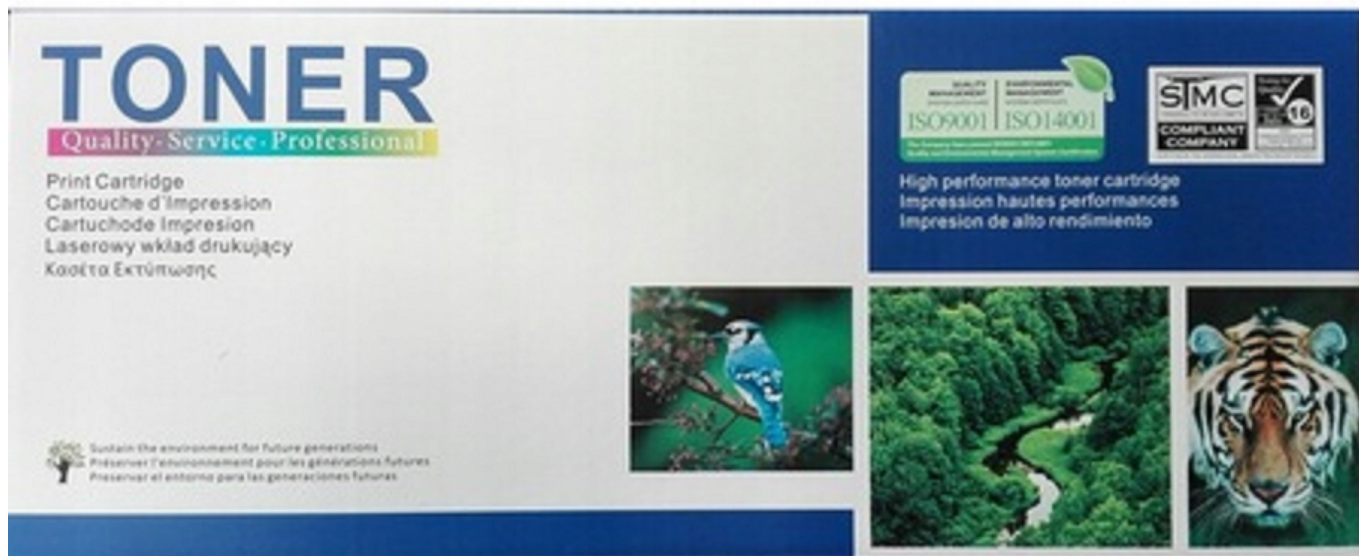

Brother HL-1110 (HL1110)

Brother HL-1110-E (HL1110E)

Brother HL-1110-R (HL1110R)

Brother HL-1111 (HL1111)

Brother HL-1112 (HL1112)

Brother HL-1112-A (HL1112A)

Brother HL-1112-E (HL1112E)

Brother HL-1112-R (HL1112R)

Brother HL-1118 (HL1118)