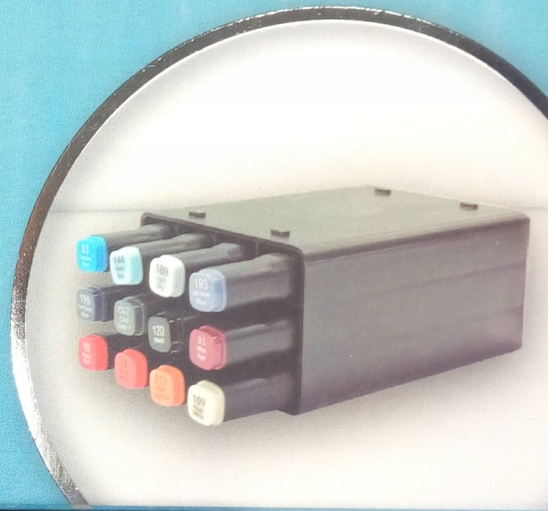

DT DecoTRAY

COLLECT & CONNECT